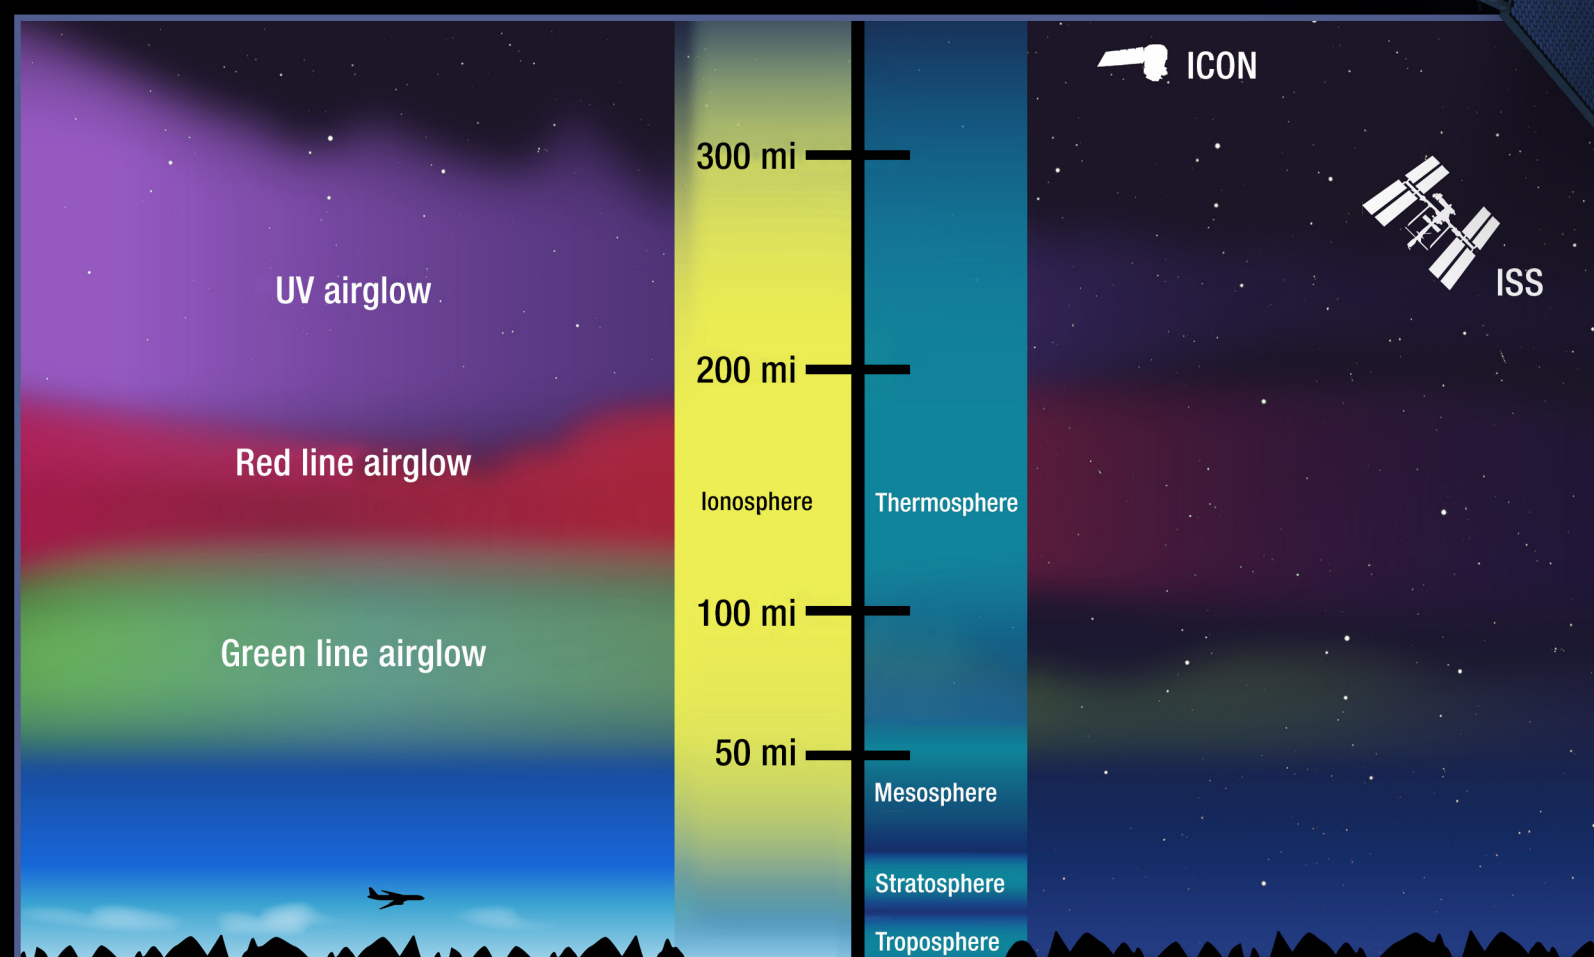

ICON

Ionospheric Connection Explorer

*Exploring Where Earth's
Weather Meets Space Weather*

Orbital ATK engineers inspect the completed ICON observatory.

www.nasa.gov

ICON will measure changes in Earth's ionosphere by observing the shimmering airglow layers that surround our planet.